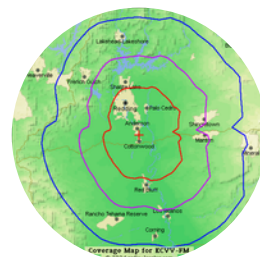

92.1FM

ANDERSON, REDDING,
REDBLUFF