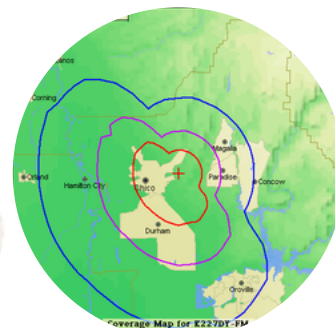

ANTENA 1240 AM

Brooks
Bryte
Cameron Park
Capay
Carmichael
Citrus Heights
Clarksburg
Davis
Dixon
Dunnigan
El Dorado
Elk Grove
Elverta
Esparto
Fairfield
Fair Oaks
Folsom
Galt
Gold River
Knights Landing
Lincoln
Loomis
Madison
Mather
North Highlands
Orangevale
Placerville
Rancho Cordova
Rancho Murrieta
Rio Vista
Rocklin
Roseville
Sacramento
Sheridan
West Sacramento
Wilton
Winters
Woodland

Vacaville
Yolo
Zamora

ANTENA 95.7 FM

Elk Grove

ANTENA 1340 AM

Arbuckle
Browns Valley
Butte City
Camptonville
Challenge
Chico
Colusa
Dobbins
Durham
Feather Falls
Gridley
Hamilton City
Live Oak
Magalia
Marysville
Maxwell
Nicolaus
Olivehurst
Oroville
Palermo
Paradise
Plumas Lake
Princeton
Rio Oso
Smartville
Wheatland
Williams
Willows
Yuba City

ANTENA 93.3 FM

Chico
Durham
Hamilton city
Orland
Paradise

ANTENA 92.1 FM

Anderson
Corning
Cottonwood
Red Bluff
Redding
Shasta lake

MAPA DE LAS NUEVAS ANTENAS

93.3FM

CHICO, PARADISE,
ORLAND